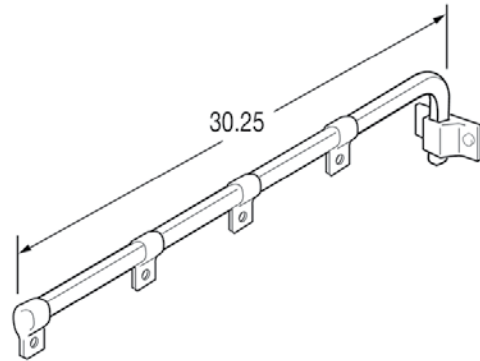

Right Angle

FLE034-00426